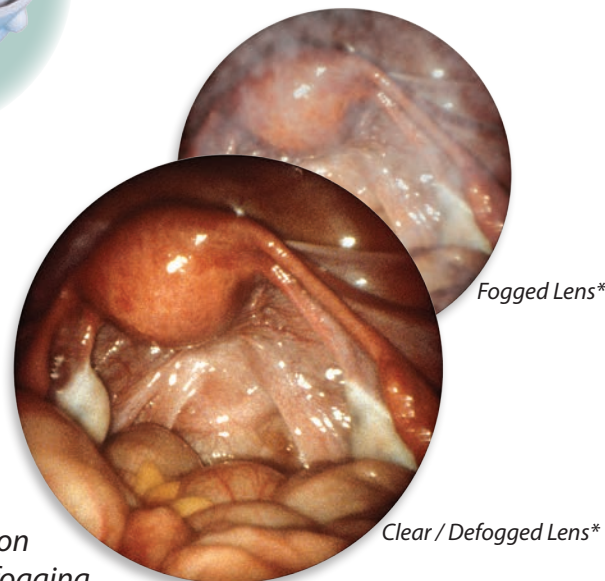

Laparoscopic Visualization ...

Complexity Made Simple

warms & white balances

- warms scope in 5 minutes to prevent fogging
- unit warms up to 5 hours
- allows for true white balance

cleans

- provides crisp, clear view in 5 seconds
- minimizes procedural delays
- radiopaque VueTip™ Trocar Swabs remove debris and excess liquid from trocar cannula
- x-ray detectable Microfiber Cloth designed to capture residue and particulates at a microscopic level

defogs

- pre-filled cleaning / defogging solution
- helps prevent intra-operative scope fogging

Distinctive By Design ... *unique product attributes*

one unit, two ports

- two ports: warming / white balancing and cleaning / defogging
- fits 3mm–12mm scopes without port size converter
- allows for simultaneous use of both ports

detachable scope cradle

- safely and securely supports scope
- reduces tension on lens and potential for damage

built-in LED lights

- provides enhanced port visibility

ergonomic design

- stable base prevents tipping
- contoured, easy grip profile
- engineered with soft silicone material