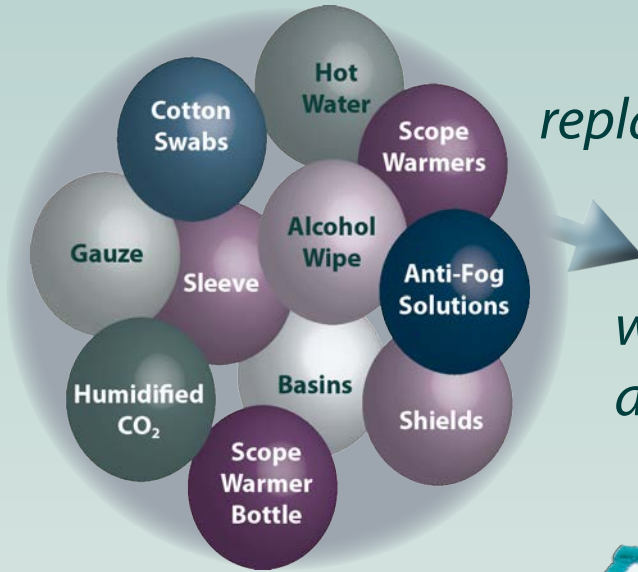

Change Your Vue . . .

for laparoscopic & robotic-assisted laparoscopic surgeries

replace all this . . .

with LaparoVue™ Visibility System
an All-in-One Solution

Pending 510K approval.

Product Ordering Information

Laparoscopic Visualization ...

Complexity Made Simple

warms & white balances

- warms scope in 5 minutes to prevent fogging
- unit warms up to 5 hours
- allows for true white balance

cleans

- provides crisp, clear view in 5 seconds
- minimizes procedural delays
- radiopaque VueTip™ Trocar Swabs remove debris and excess liquid from trocar cannula
- x-ray detectable Microfiber Cloth designed to capture residue and particulates at a microscopic level

detachable scope cradle

- safely and securely supports scope
- reduces tension on lens and potential for damage

built-in LED lights

- provides enhanced port visibility

ergonomic design

- stable base prevents tipping
- contoured, easy grip profile
- engineered with soft silicone material