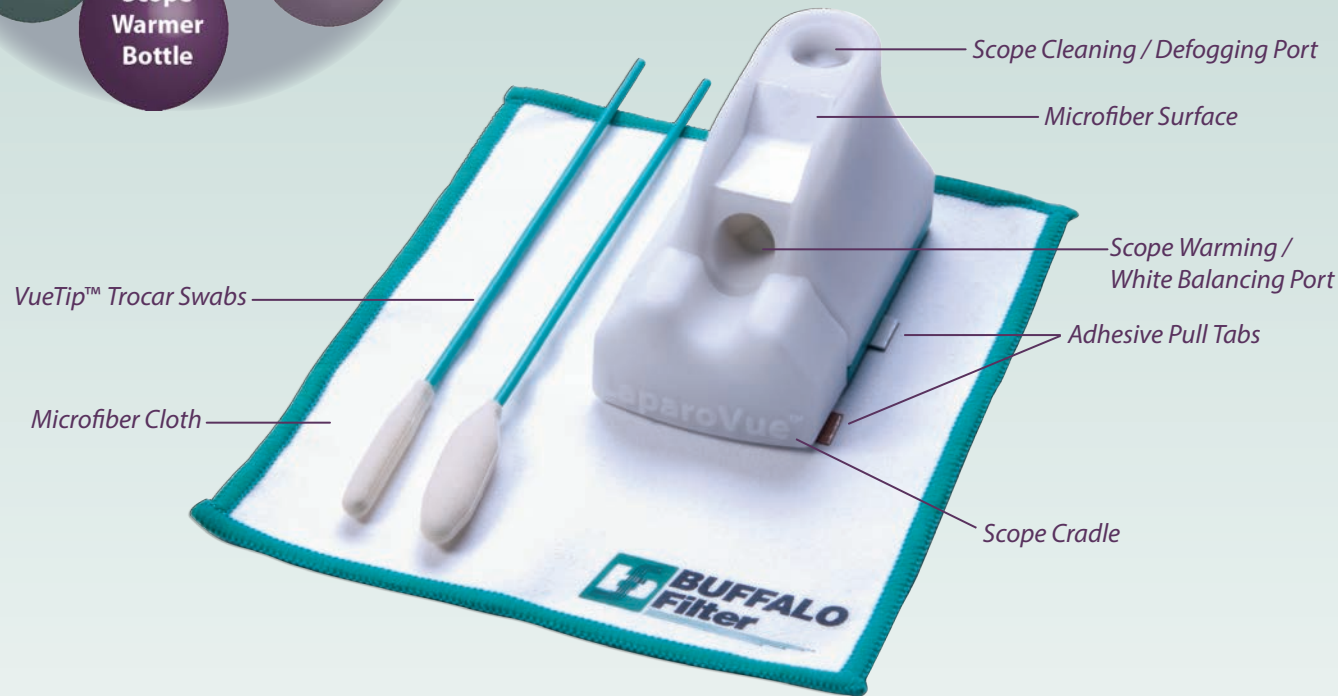

Change Your Vue . . .

for laparoscopic & robotic-assisted laparoscopic surgeries

replace all this . . .

with LaparoVue™ Visibility System
an All-in-One Solution

Pending 510K approval.

Product Ordering Information

Laparoscopic Visualization ...

Complexity Made Simple

warms & white balances

- warms scope in 5 minutes to prevent fogging
- unit warms up to 5 hours
- allows for true white balance

cleans

- provides crisp, clear view in 5 seconds
- minimizes procedural delays
- radiopaque VueTip™ Trocar Swabs remove debris and excess liquid from trocar cannula
- x-ray detectable Microfiber Cloth designed to capture residue and particulates at a microscopic level

defogs

- pre-filled cleaning / defogging solution
- helps prevent intra-operative scope fogging

Distinctive By Design ... *unique product attributes*

one unit, two ports

- two ports: warming / white balancing and cleaning / defogging
- fits 3mm–12mm scopes without port size converter
- allows for simultaneous use of both ports

detachable scope cradle

- safely and securely supports scope
- reduces tension on lens and potential for damage

built-in LED lights

- provides enhanced port visibility

ergonomic design

- stable base prevents tipping
- contoured, easy grip profile
- engineered with soft silicone material